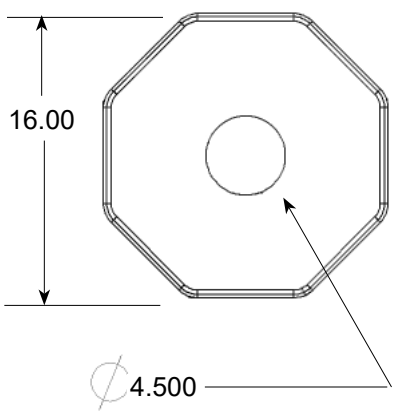

## TD5100T MODEL T-GRIP™ DELINEATOR SPECIFICATIONS

- Dimensions:  
Height: 48 Inches.  
Width: 4 Inches.
- All Sheeting Complies With ASTM 4956 Requirements.
- TD5100T T-GRIP™ Portable Delineator is a two-piece design consisting of a HDPE Tube and TD8000 Diamond Series 100% Post-Consumer Recycled Rubber Base.
- Tube Material: Dioxin-Free High Density Polyethylene with 95% Post-Consumer Recycled Content.
- Available with 100% Post-Consumer Recycled Diamond Series Rubber Bases in 8 lb, 10 lb, 11 lb, 12 lb, 15 lb, and 18 lb weights. See TD8000 Diamond Base literature for benefits.
- Square Rubber Bases available in 11 lb weight. This base is 16 X 16 inches square, providing excellent stability and support.