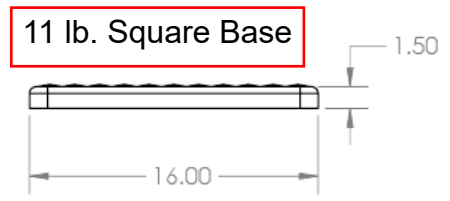

## TD5100T MODEL T-GRIP™ DELINEATOR SPECIFICATIONS

- Dimensions:  
Height: 48 Inches.  
Width: 4 Inches.
- All Sheeting Complies With ASTM 4956 Requirements.
- TD5100T T-GRIP™ Portable Delineator is a two-piece design consisting of a HDPE Tube and TD8000 Diamond Series 100% Post-Consumer Recycled Rubber Base.
- Tube Material: Dioxin-Free High Density Polyethylene with 95% Post-Consumer Recycled Content.
- Available with 100% Post-Consumer Recycled Diamond Series Rubber Bases in 8 lb, 10 lb, 11 lb, 12 lb, 15 lb, and 18 lb weights. See TD8000 Diamond Base literature for benefits.
- Square Rubber Bases available in 11 lb weight. This base is 16 X 16 inches square, providing excellent stability and support.