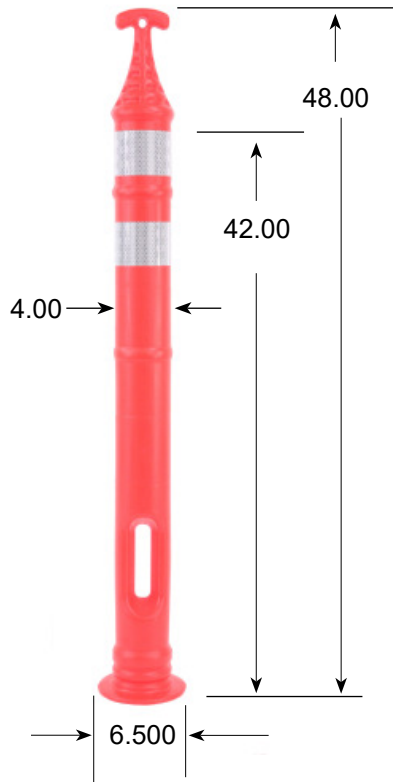

**T-GRIP™**  
**PORTABLE 4" TUBE DELINEATOR WITH DIAMOND SERIES BASE**  
**TD5100T MODEL**

**THE "EASY TO GRAB" T-GRIP™ SETS THE STANDARD FOR  
PORTABLE DELINEATORS**

Reinforced bolt hole for warning lights.

The TD5100T T-GRIP™ Delineator is available in Fluorescent Orange. Three D Traffic Works can manufacture this product to your desired color upon request.

**GENERAL INFORMATION:**

*General information is listed on the reverse side. The measurements provided are intended only as a source of information. They are given without guarantee and are not classified as a warranty. A specification will be sent to you upon request.*

## TD5100T MODEL T-GRIP™ DELINEATOR SPECIFICATIONS

- Dimensions:  
Height: 48 Inches.  
Width: 4 Inches.
- All Sheeting Complies With ASTM 4956 Requirements.
- TD5100T T-GRIP™ Portable Delineator is a two-piece design consisting of a HDPE Tube and TD8000 Diamond Series 100% Post-Consumer Recycled Rubber Base.
- Tube Material: Dioxin-Free High Density Polyethylene with 95% Post-Consumer Recycled Content.
- Available with 100% Post-Consumer Recycled Diamond Series Rubber Bases in 8 lb, 10 lb, 11 lb, 12 lb, 15 lb, and 18 lb weights. See TD8000 Diamond Base literature for benefits.
- Square Rubber Bases available in 11 lb weight. This base is 16 X 16 inches square, providing excellent stability and support.