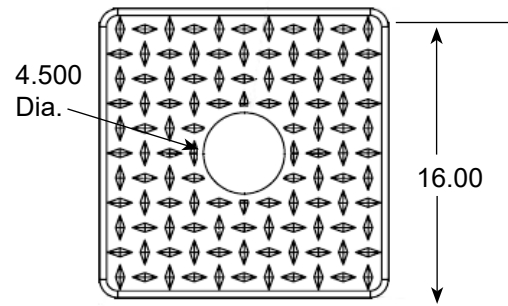

## TD5100T MODEL T-GRIP™ DELINEATOR SPECIFICATIONS

- Dimensions:  
Height: 48 Inches.  
Width: 4 Inches.
- All Sheeting Complies With ASTM 4956 Requirements.
- TD5100T T-GRIP™ Portable Delineator is a two-piece design consisting of a HDPE Tube and TD8000 Diamond Series 100% Post-Consumer Recycled Rubber Base.
- Tube Material: Dioxin-Free High Density Polyethylene with 95% Post-Consumer Recycled Content.
- Available with 100% Post-Consumer Recycled Diamond Series Rubber Bases in 8 lb, 10 lb, 11 lb, 12 lb, 15 lb, and 18 lb weights. See TD8000 Diamond Base literature for benefits.
- Square Rubber Bases available in 11 lb weight. This base is 16 X 16 inches square, providing excellent stability and support.