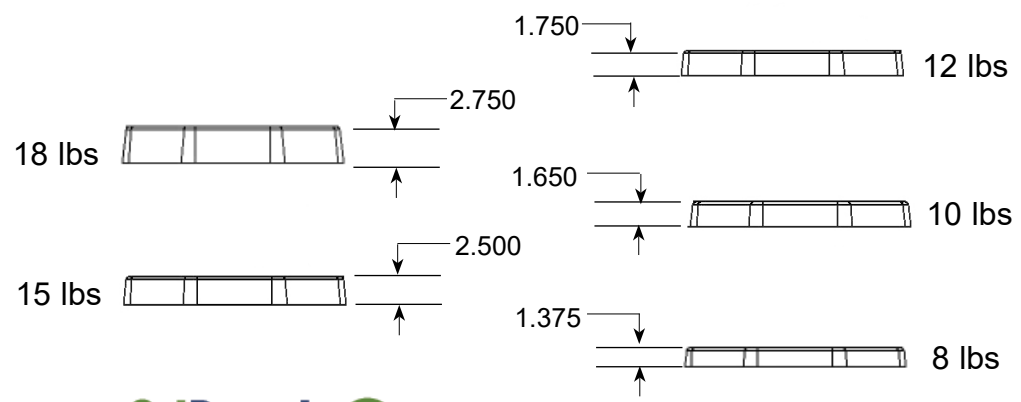

## TD5100T MODEL T-GRIP™ DELINEATOR SPECIFICATIONS

- Dimensions:  
Height: 48 Inches.  
Width: 4 Inches.
- All Sheeting Complies With ASTM 4956 Requirements.
- TD5100T T-GRIP™ Portable Delineator is a two-piece design consisting of a HDPE Tube and TD8000 Diamond Series 100% Post-Consumer Recycled Rubber Base.
- Tube Material: Dioxin-Free High Density Polyethylene with 95% Post-Consumer Recycled Content.
- Available with 100% Post-Consumer Recycled Diamond Series Rubber Bases in 8 lb, 10 lb, 11 lb, 12 lb, 15 lb, and 18 lb weights. See TD8000 Diamond Base literature for benefits.
- Square Rubber Bases available in 11 lb weight. This base is 16 X 16 inches square, providing excellent stability and support.