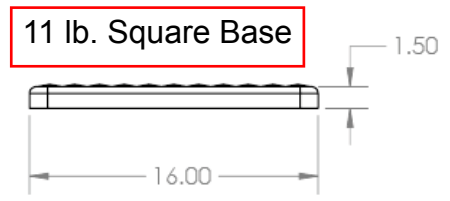

## TD5100T MODEL T-GRIP™ DELINEATOR SPECIFICATIONS

- Dimensions:  
Height: 48 Inches.  
Width: 4 Inches.
- All Sheeting Complies With ASTM 4956.01 Requirements.
- TD5100T T-GRIP™ Portable Delineator is a two-piece design consisting of a HDPE Tube and TD8000 Diamond Series 100% Post-Consumer Recycled Rubber Base.
- Tube Material: Dioxin-Free High Density Polyethylene with 95% Post-Consumer Recycled Content.
- Available with 100% Post-Consumer Recycled Diamond Series Rubber Bases in 8 lb, 10 lb, 11 lb, 12 lb, 15 lb, and 18 lb weights. See TD8000 Diamond Base literature for benefits.
- Square Rubber Bases available in 11 lb weight. This base is 16 X 16 inches square, providing excellent stability and support.