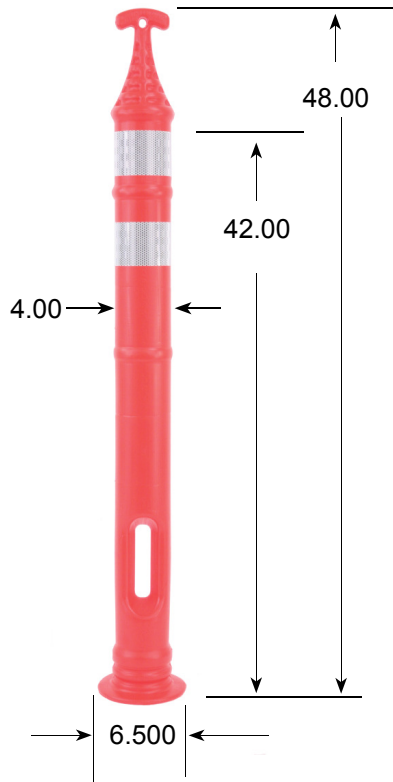

**T-GRIP™**  
**PORTABLE 4" TUBE DELINEATOR WITH DIAMOND SERIES BASE**  
**TD5100T MODEL**

**THE "EASY TO GRAB" T-GRIP™ SETS THE STANDARD FOR  
PORTABLE DELINEATORS**

Reinforced bolt hole for warning lights.

The TD5100T T-GRIP™ Delineator is available in Fluorescent Orange. Three D Traffic Works can manufacture this product to your desired color upon request.

**GENERAL INFORMATION:**

*General information is listed on the reverse side. The measurements provided are intended only as a source of information. They are given without guarantee and are not classified as a warranty. A specification will be sent to you upon request.*

## TD5100T MODEL T-GRIP™ DELINEATOR SPECIFICATIONS

- Dimensions:  
Height: 48 Inches.  
Width: 4 Inches.
- All Sheeting Complies With ASTM 4956.01 Requirements.
- TD5100T T-GRIP™ Portable Delineator is a two-piece design consisting of a HDPE Tube and TD8000 Diamond Series 100% Post-Consumer Recycled Rubber Base.
- Tube Material: Dioxin-Free High Density Polyethylene with 95% Post-Consumer Recycled Content.
- Available with 100% Post-Consumer Recycled Diamond Series Rubber Bases in 8 lb, 10 lb, 11 lb, 12 lb, 15 lb, and 18 lb weights. See TD8000 Diamond Base literature for benefits.
- Square Rubber Bases available in 11 lb weight. This base is 16 X 16 inches square, providing excellent stability and support.