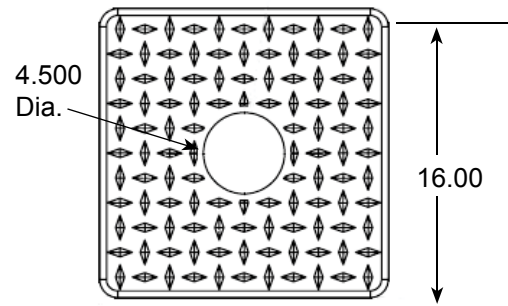

## TD5100T MODEL T-GRIP™ DELINEATOR SPECIFICATIONS

- Dimensions:  
Height: 48 Inches.  
Width: 4 Inches.
- All Sheeting Complies With ASTM 4956.01 Requirements.
- TD5100T T-GRIP™ Portable Delineator is a two-piece design consisting of a HDPE Tube and TD8000 Diamond Series 100% Post-Consumer Recycled Rubber Base.
- Tube Material: Dioxin-Free High Density Polyethylene with 95% Post-Consumer Recycled Content.
- Available with 100% Post-Consumer Recycled Diamond Series Rubber Bases in 8 lb, 10 lb, 11 lb, 12 lb, 15 lb, and 18 lb weights. See TD8000 Diamond Base literature for benefits.
- Square Rubber Bases available in 11 lb weight. This base is 16 X 16 inches square, providing excellent stability and support.