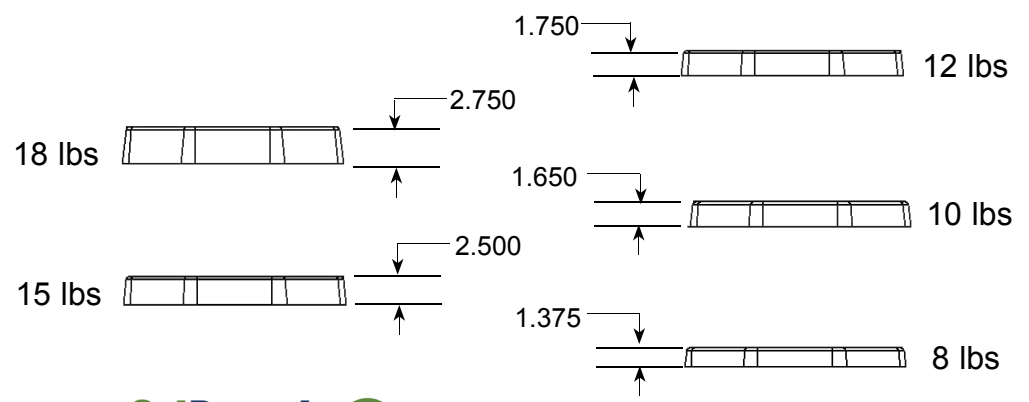

## TD5100T MODEL T-GRIP™ DELINEATOR SPECIFICATIONS

- Dimensions:  
Height: 48 Inches.  
Width: 4 Inches.
- All Sheeting Complies With ASTM 4956.01 Requirements.
- TD5100T T-GRIP™ Portable Delineator is a two-piece design consisting of a HDPE Tube and TD8000 Diamond Series 100% Post-Consumer Recycled Rubber Base.
- Tube Material: Dioxin-Free High Density Polyethylene with 95% Post-Consumer Recycled Content.
- Available with 100% Post-Consumer Recycled Diamond Series Rubber Bases in 8 lb, 10 lb, 11 lb, 12 lb, 15 lb, and 18 lb weights. See TD8000 Diamond Base literature for benefits.
- Square Rubber Bases available in 11 lb weight. This base is 16 X 16 inches square, providing excellent stability and support.