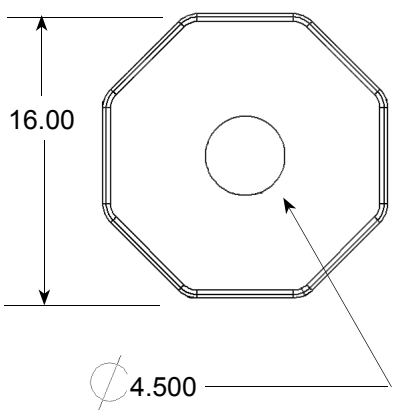

## TD5100T MODEL T-GRIP™ DELINEATOR SPECIFICATIONS

- Dimensions:  
Height: 48 Inches.  
Width: 4 Inches.
- All Sheeting Complies With ASTM 4956.01 Requirements.
- TD5100T T-GRIP™ Portable Delineator is a two-piece design consisting of a HDPE Tube and TD8000 Diamond Series 100% Post-Consumer Recycled Rubber Base.
- Tube Material: Dioxin-Free High Density Polyethylene with 95% Post-Consumer Recycled Content.
- Available with 100% Post-Consumer Recycled Diamond Series Rubber Bases in 8 lb, 10 lb, 11 lb, 12 lb, 15 lb, and 18 lb weights. See TD8000 Diamond Base literature for benefits.
- Square Rubber Bases available in 11 lb weight. This base is 16 X 16 inches square, providing excellent stability and support.